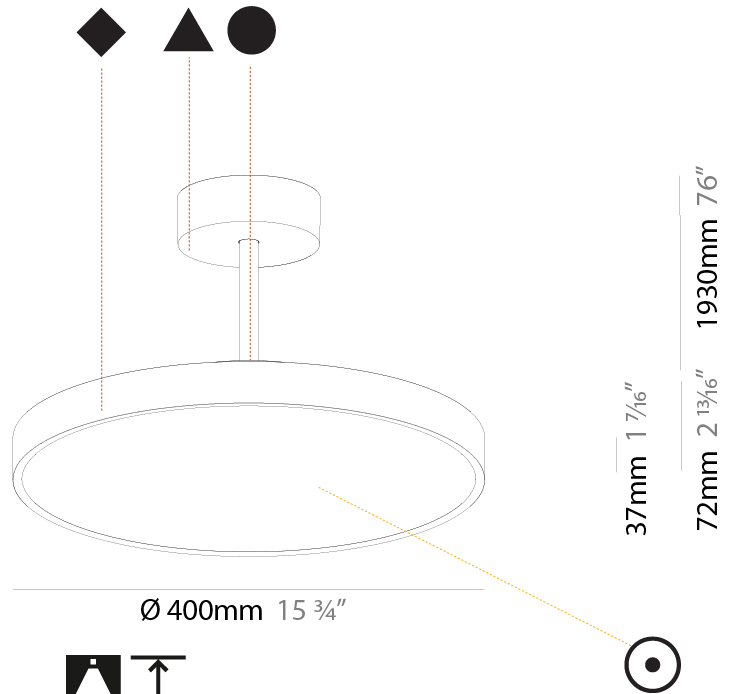

GENERAL

Series: Sign Diva Tube
Subseries: Sign Diva Tube
Brand: Prolicht
Division: Architectural
Mounting Type: Suspension
Mounting Location: Ceiling
Subcategory: Pendant

PHYSICAL

Shape: Round
Diameter (mm): 400
Diameter (in): 15 3/4
Height (mm): 72
Height (in): 2 13/16
Max. Overall Height (mm): 2002
Max. Overall Height (in): 78 13/16
Light Distribution: Direct
Weight (kg): 2.888
Weight (lbs): 6.366

Diffuser: PMMA - Opal / Micro-Prism / Sparkling Secret / Vintage Industrial

Fixture Finish: SSR / BKV / CWI / CRY / HAB / UFT / ITA / RUA / FTG / MYG / LOD / PUS / FRO / FUP / KIA / POP / BLS / SPG / MEY / GOH / GUM / CHC / COM / ABZ / JAG / OBR / MOS / ROR

Fixture Material: Extruded Aluminum / Steel

ELECTRICAL

Lamp Type: LED (Zhaga Standard)
Input Wattage (W): 17
Total Output Wattage (W): 16
Dimming: Tri-Mode (Non-Dimming and Phase Dimming (120Vac only) and 0-10V Dimming)
Driver Included: Yes
Driver Location: Integrated
Driver Type: Constant Current - Universal
Driver Class: Class 2
Input Voltage (V): 120 - 277
Constant Current (MA): 500

LED

Color Temperature (*K): 2700 / 3000 / 3500 / 4000
Max. Delivered Lumen (lm): 1807 / 1943 / 1951 / 1991
Nominal Lumen (lm): 2250 / 2450 / 2430 / 2480
CRI: >90 CRI
Lamp Life (hrs): 50000

OPTICAL

RATINGS AND CERTIFICATIONS

Certified By: Certified for North American Standards
IP rating: IP20

A